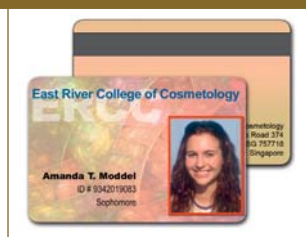

FEATURES:

- Front-facing, automatic card feeding and output
- Optimized print ribbons
- Quick ribbon change, cartridge loads in a snap
- Operator replaceable printheads
- Advanced cleaning roller system to avoid scratches on cards
- Automatic ribbon detection and low ribbon warning
- Ribbon saver features for monochrome ribbons

SUPPLIES:

- 5 Panel Color Ribbon (YMCKO): 500 cards/ribbon
- Monochrome Black Ribbon (K): 1500 cards/ribbon
- Monochrome White Ribbon (W): 1500 cards/ribbon
- Monochrome Silver Ribbon (S): 1500 cards/ribbon

(Other ribbons on request)

OPTIONS:

- Magnetic stripe encoding (HiCo and LoCo)

CONFIGURE YOUR CARD IDENTITY SYSTEM, ASK FOR:

- *EDISecure*® Card Management Software Suite
- *EDISecure*® Image Capture Modules
- *EDISecure*® Image Enhancement Software
- *EDISecure*® Card Materials

SPECIFICATIONS OF DCP 240+

Print Method	Color dye sublimation and monochrome thermal transfer
Print Mode	Single-sided edge-to-edge direct card printing
Print Speed	Full color: up to 160 cards per hour Monochrome: up to 750 cards per hour
Print Resolution	300 dpi
Printhead	Operator replaceable, 24 month warranty, no count limitation using <i>EDISecure</i>® Cards
Card Types	All PVC and Composite PVC Cards of ISO ID-1/CR-80 size, 85.60 x 53.98 mm
Card Thickness	0.25 – 1.3 mm
Input Hopper Capacity	100 cards (0.76 mm)
Output Hopper Capacity	20 cards (0.76 mm)
Interface	USB 1.1
Operating System Support	MS Windows® 2000, XP, and VISTA*
Printer Dimensions (WxDxH)	198 x 419 x 219 mm
Weight	approx. 4 kg
Power Supply	100/120 V and 220/240 V, 50/60Hz FCC, CE, UL, GOST, and CCC approved
Operating Environment	15°C to 35°C, 20% to 80% non-condensing humidity

* in preparation

Digital Identification Solutions AG
Germany
Phone: + 49 711 341 689 - 0
Email: mail@digital-identification.com

Digital Identification Solutions Pte. Ltd.
Singapore 757718
Phone: + 65 6352 8364
Email: mail@sg.digital-identification.com

Digital Identification Solutions (Branch)
Dubai, United Arab Emirates
Phone: + 971 4 2045 316
Email: mail@uae.digital-identification.com

Digital Identification Solutions (Beijing) Co. Ltd.
P.R. China
Phone: + 86 10 6437 4376
Email: mail@cn.digital-identification.com

Digital Identification Solutions S. de R.L. de C.V.
México
Phone: + 52 442 2171 768 - 0
Email: mail@mx.digital-identification.com

Digital Identification Solutions LLC
United States of America
Phone: + 1 864 272 1199
Email: mail@us.digital-identification.com

vps ID Systems GmbH
Germany
Phone: + 49 7243 5488 - 0
Email: info@vps.de